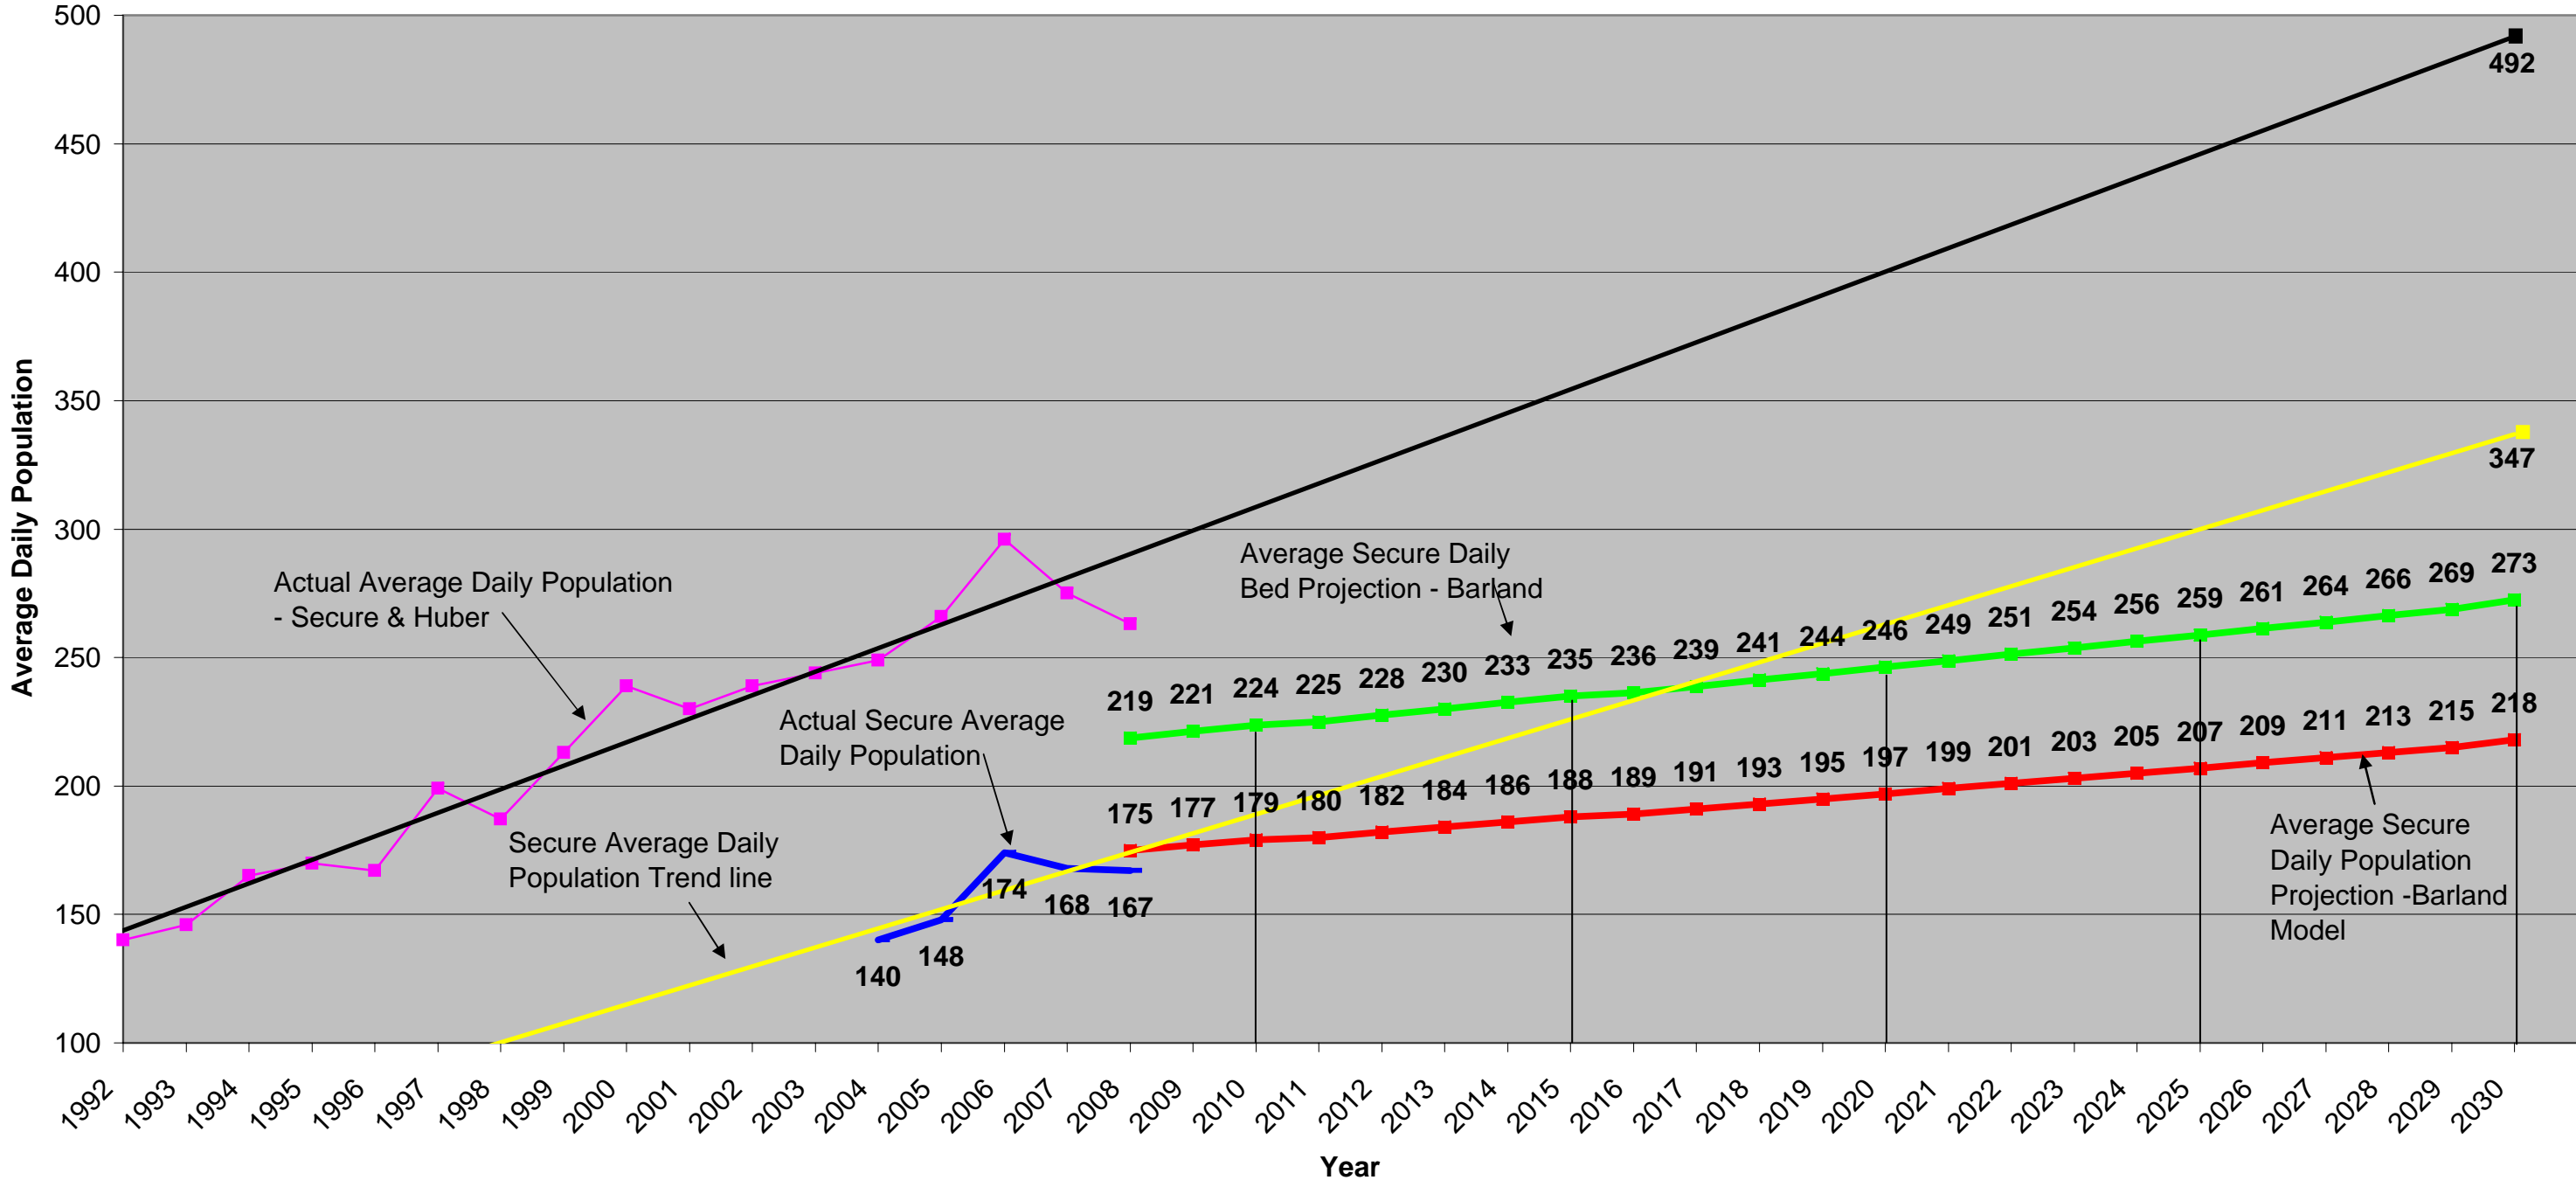

Eau Claire County Jail Average Daily Population Projections

- Actual Average Daily Secure Population
- Barland Secure Population Projection (1%) Starting at Trendline 2008 ADP of 175
- Linear (Actual Average Daily Secure Population)
- Barland Secure Bed Projection - Operating Capacity = 80%
- Actual Average Daily Population - Secure & Huber
- Linear (Actual Average Daily Population - Secure & Huber)