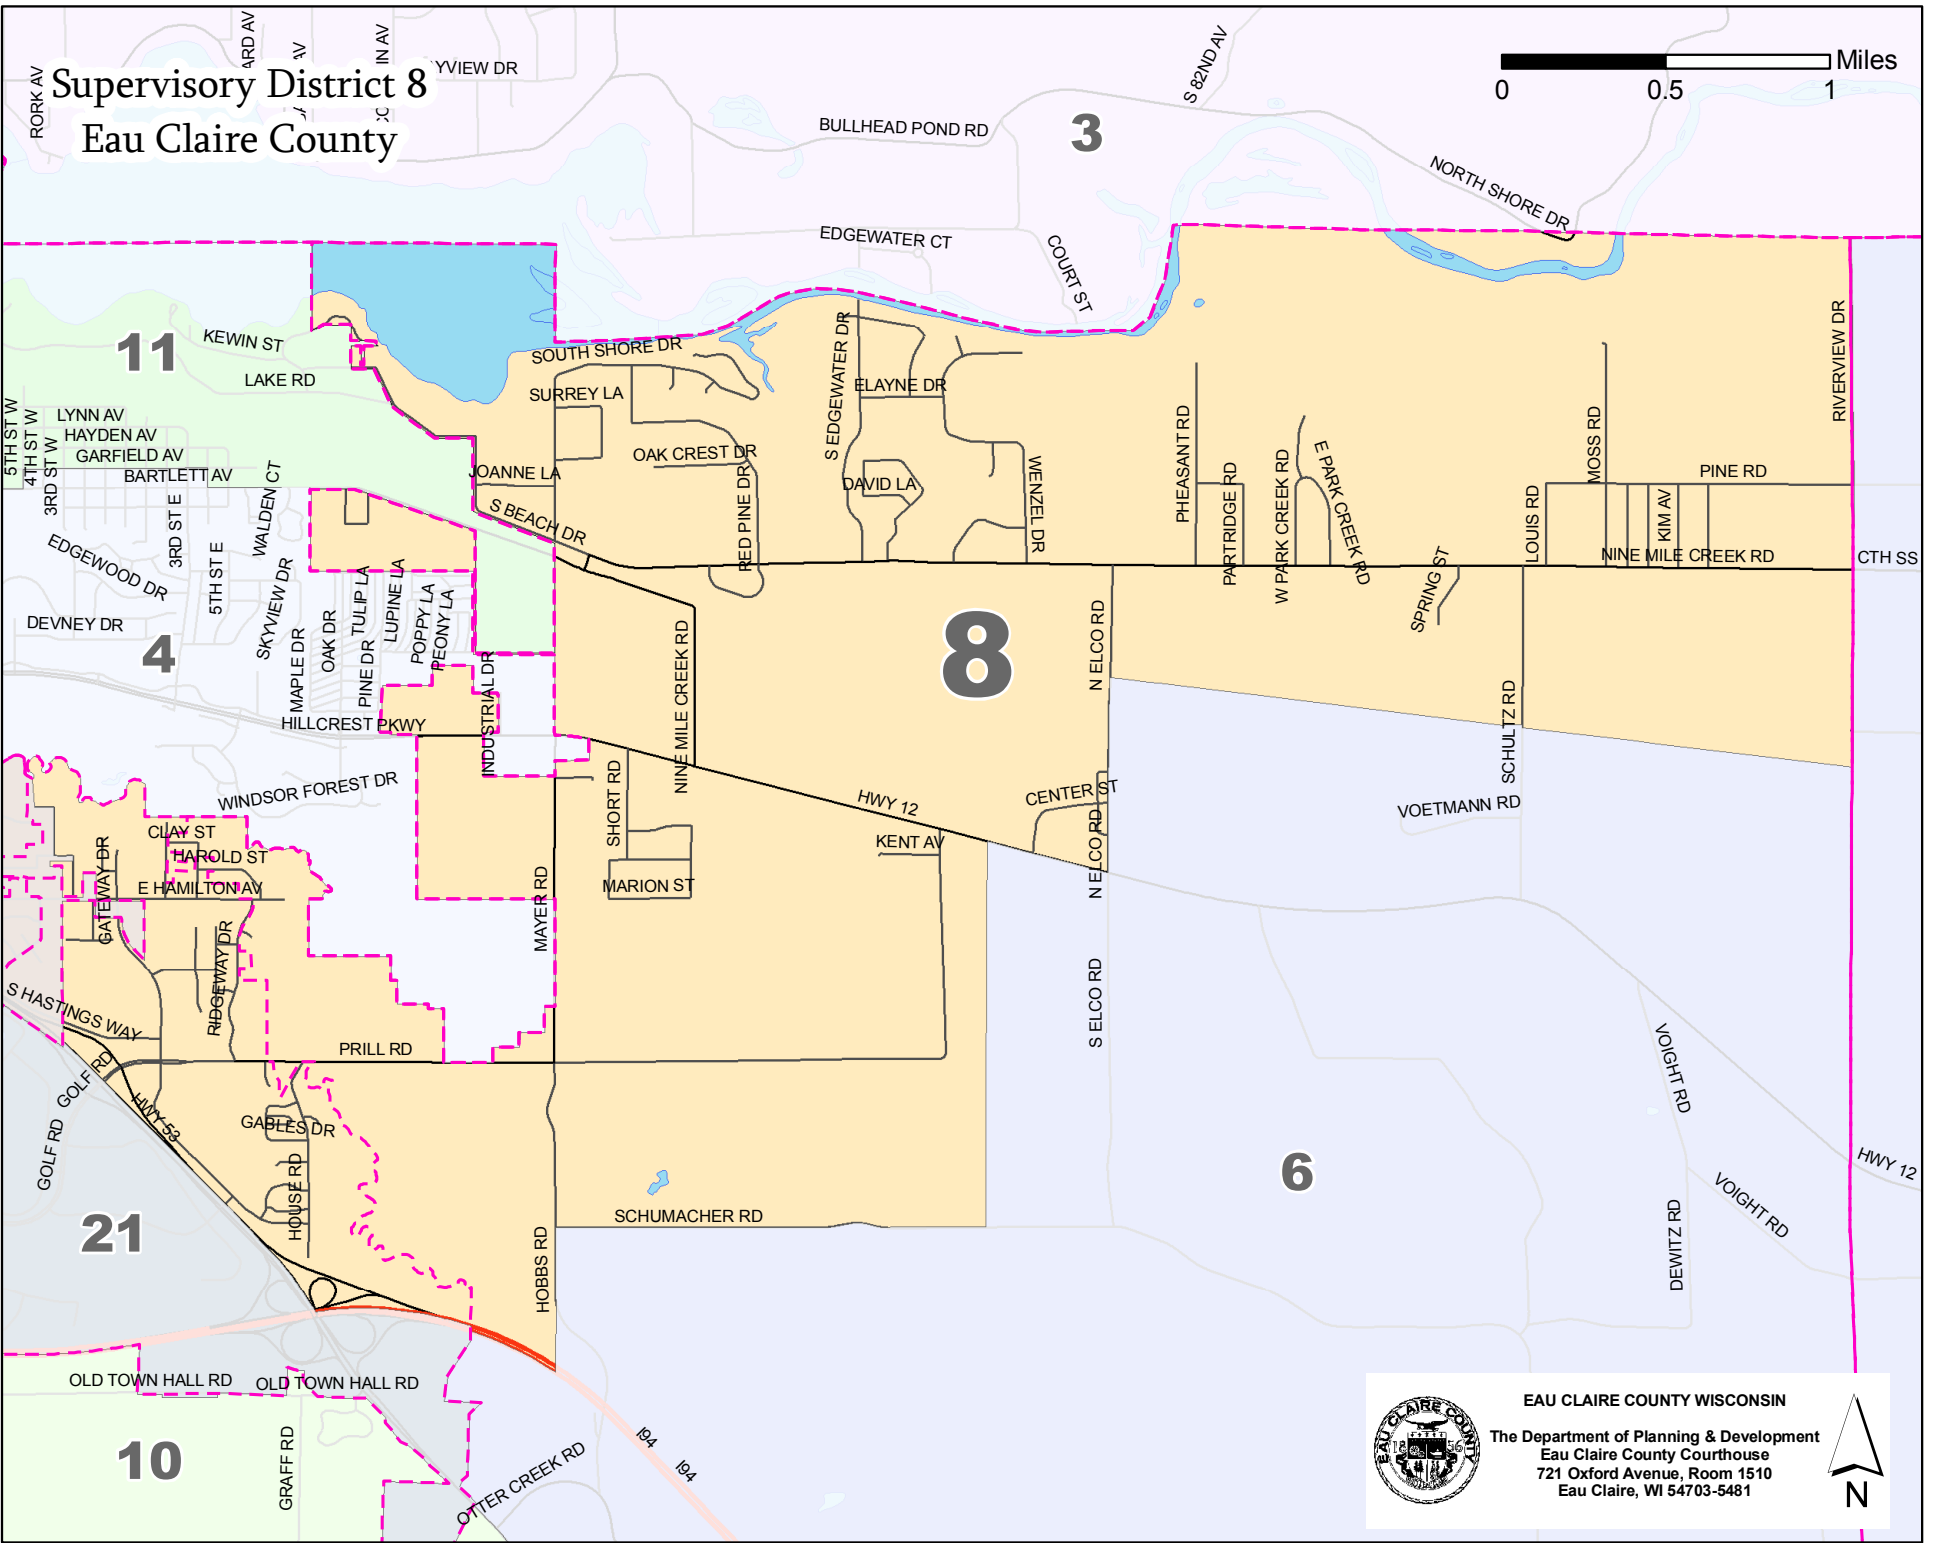

# Supervisory District 8 Eau Claire County

**EAU CLAIRE COUNTY WISCONSIN**  
The Department of Planning & Development  
Eau Claire County Courthouse  
721 Oxford Avenue, Room 1510  
Eau Claire, WI 54703-5481