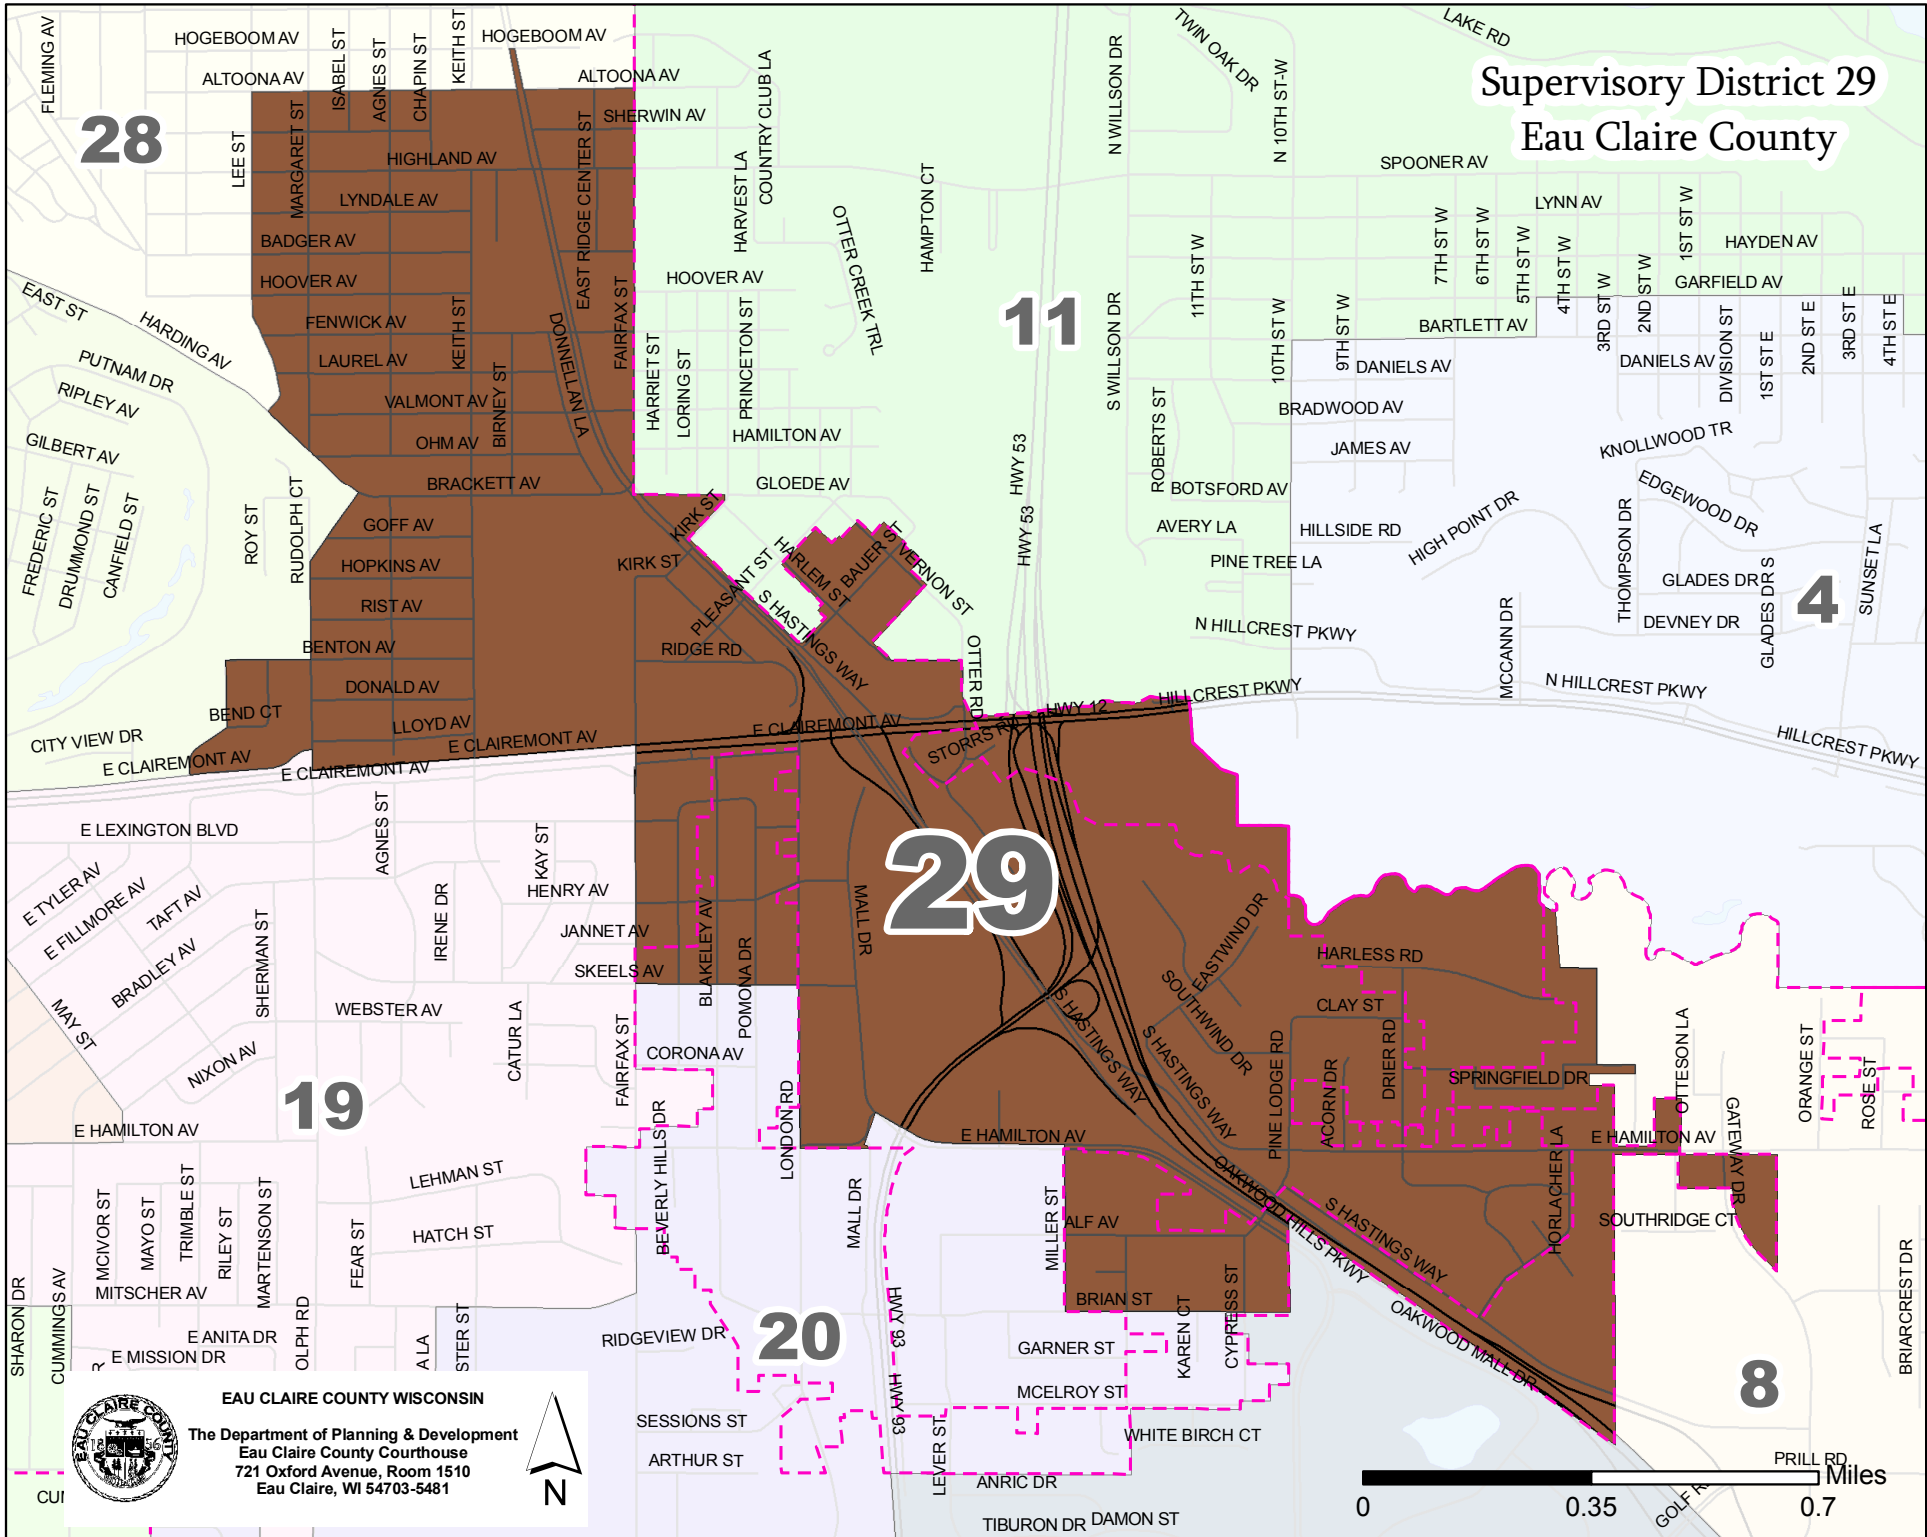

Supervisory District 29 Eau Claire County

EAU CLAIRE COUNTY WISCONSIN

The Department of Planning & Development
Eau Claire County Courthouse
721 Oxford Avenue, Room 1510
Eau Claire, WI 54703-5481