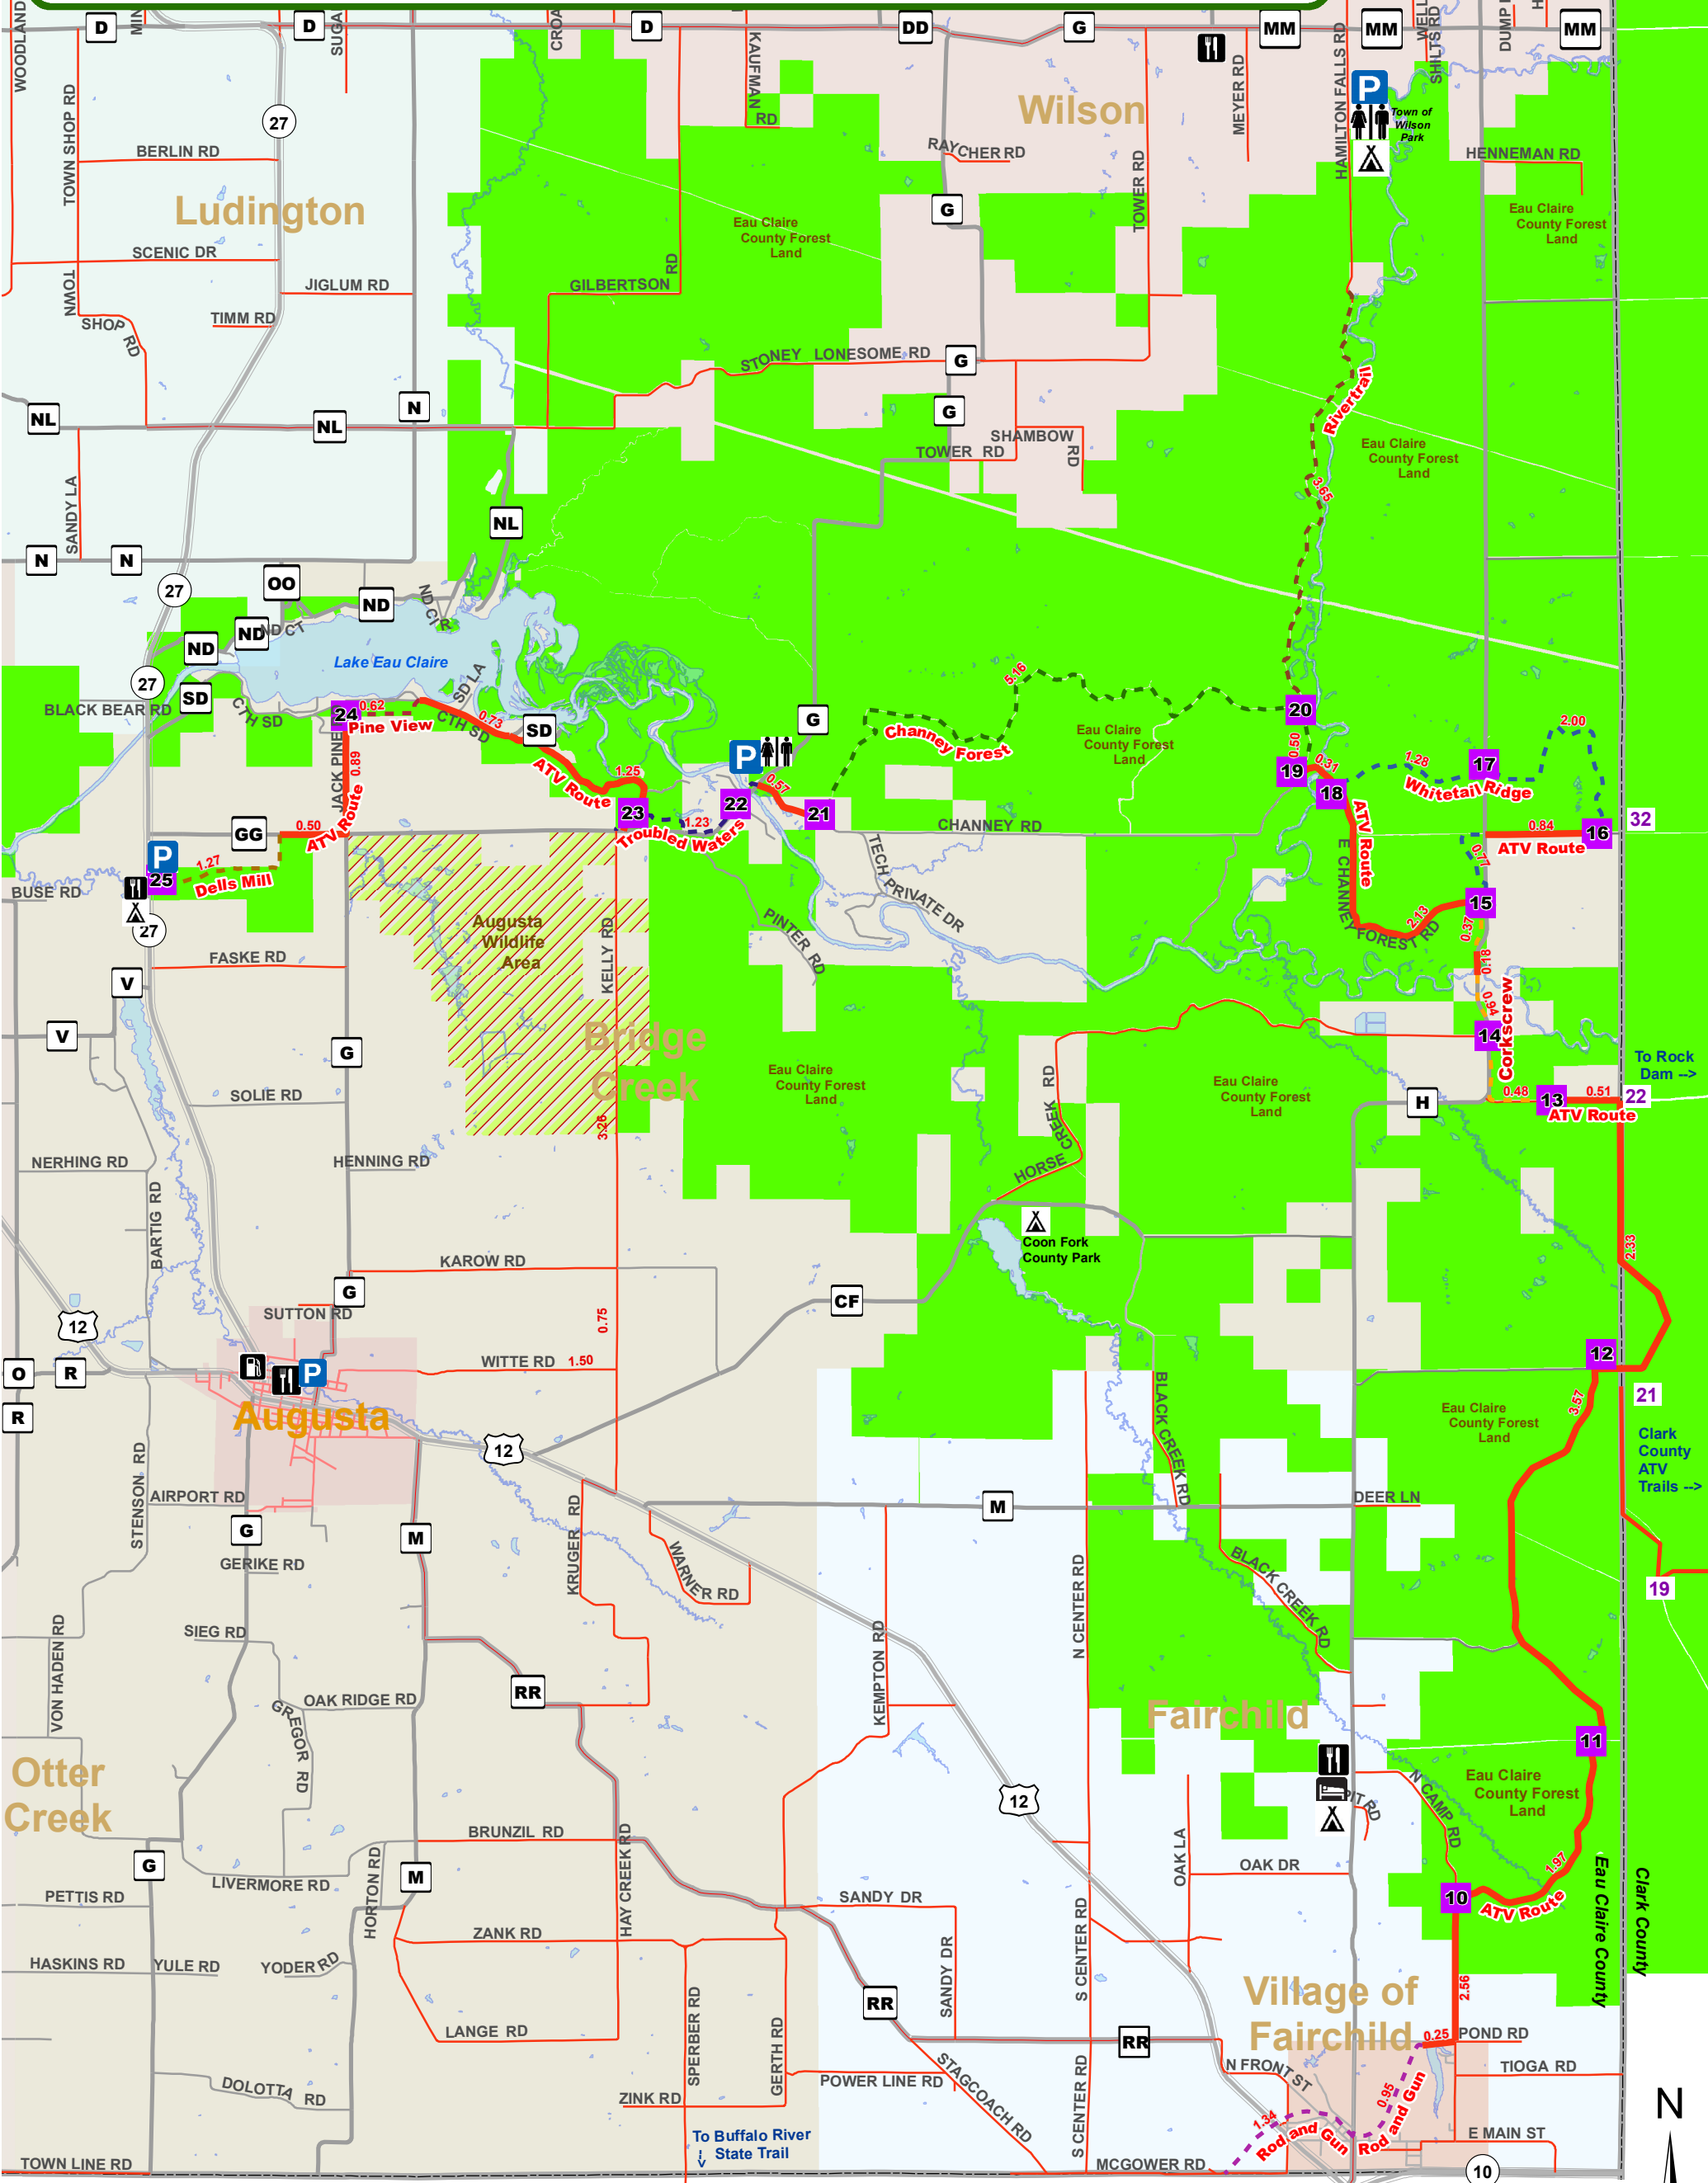

Chippewa County

COUNTY LINE RD

### ATV Trail Map Legend

- ATV Routes
- - - ATV Trail
- No ATVs Allowed
- 2.17 Approx. Trail Distance (mi.)
- 26 Intersection Markers
- County Forest Lands
- Augusta Wildlife Area
- P Parking
- Camping
- Lodging
- Restrooms
- Food
- Gas

# Eau Claire County ATV Trails