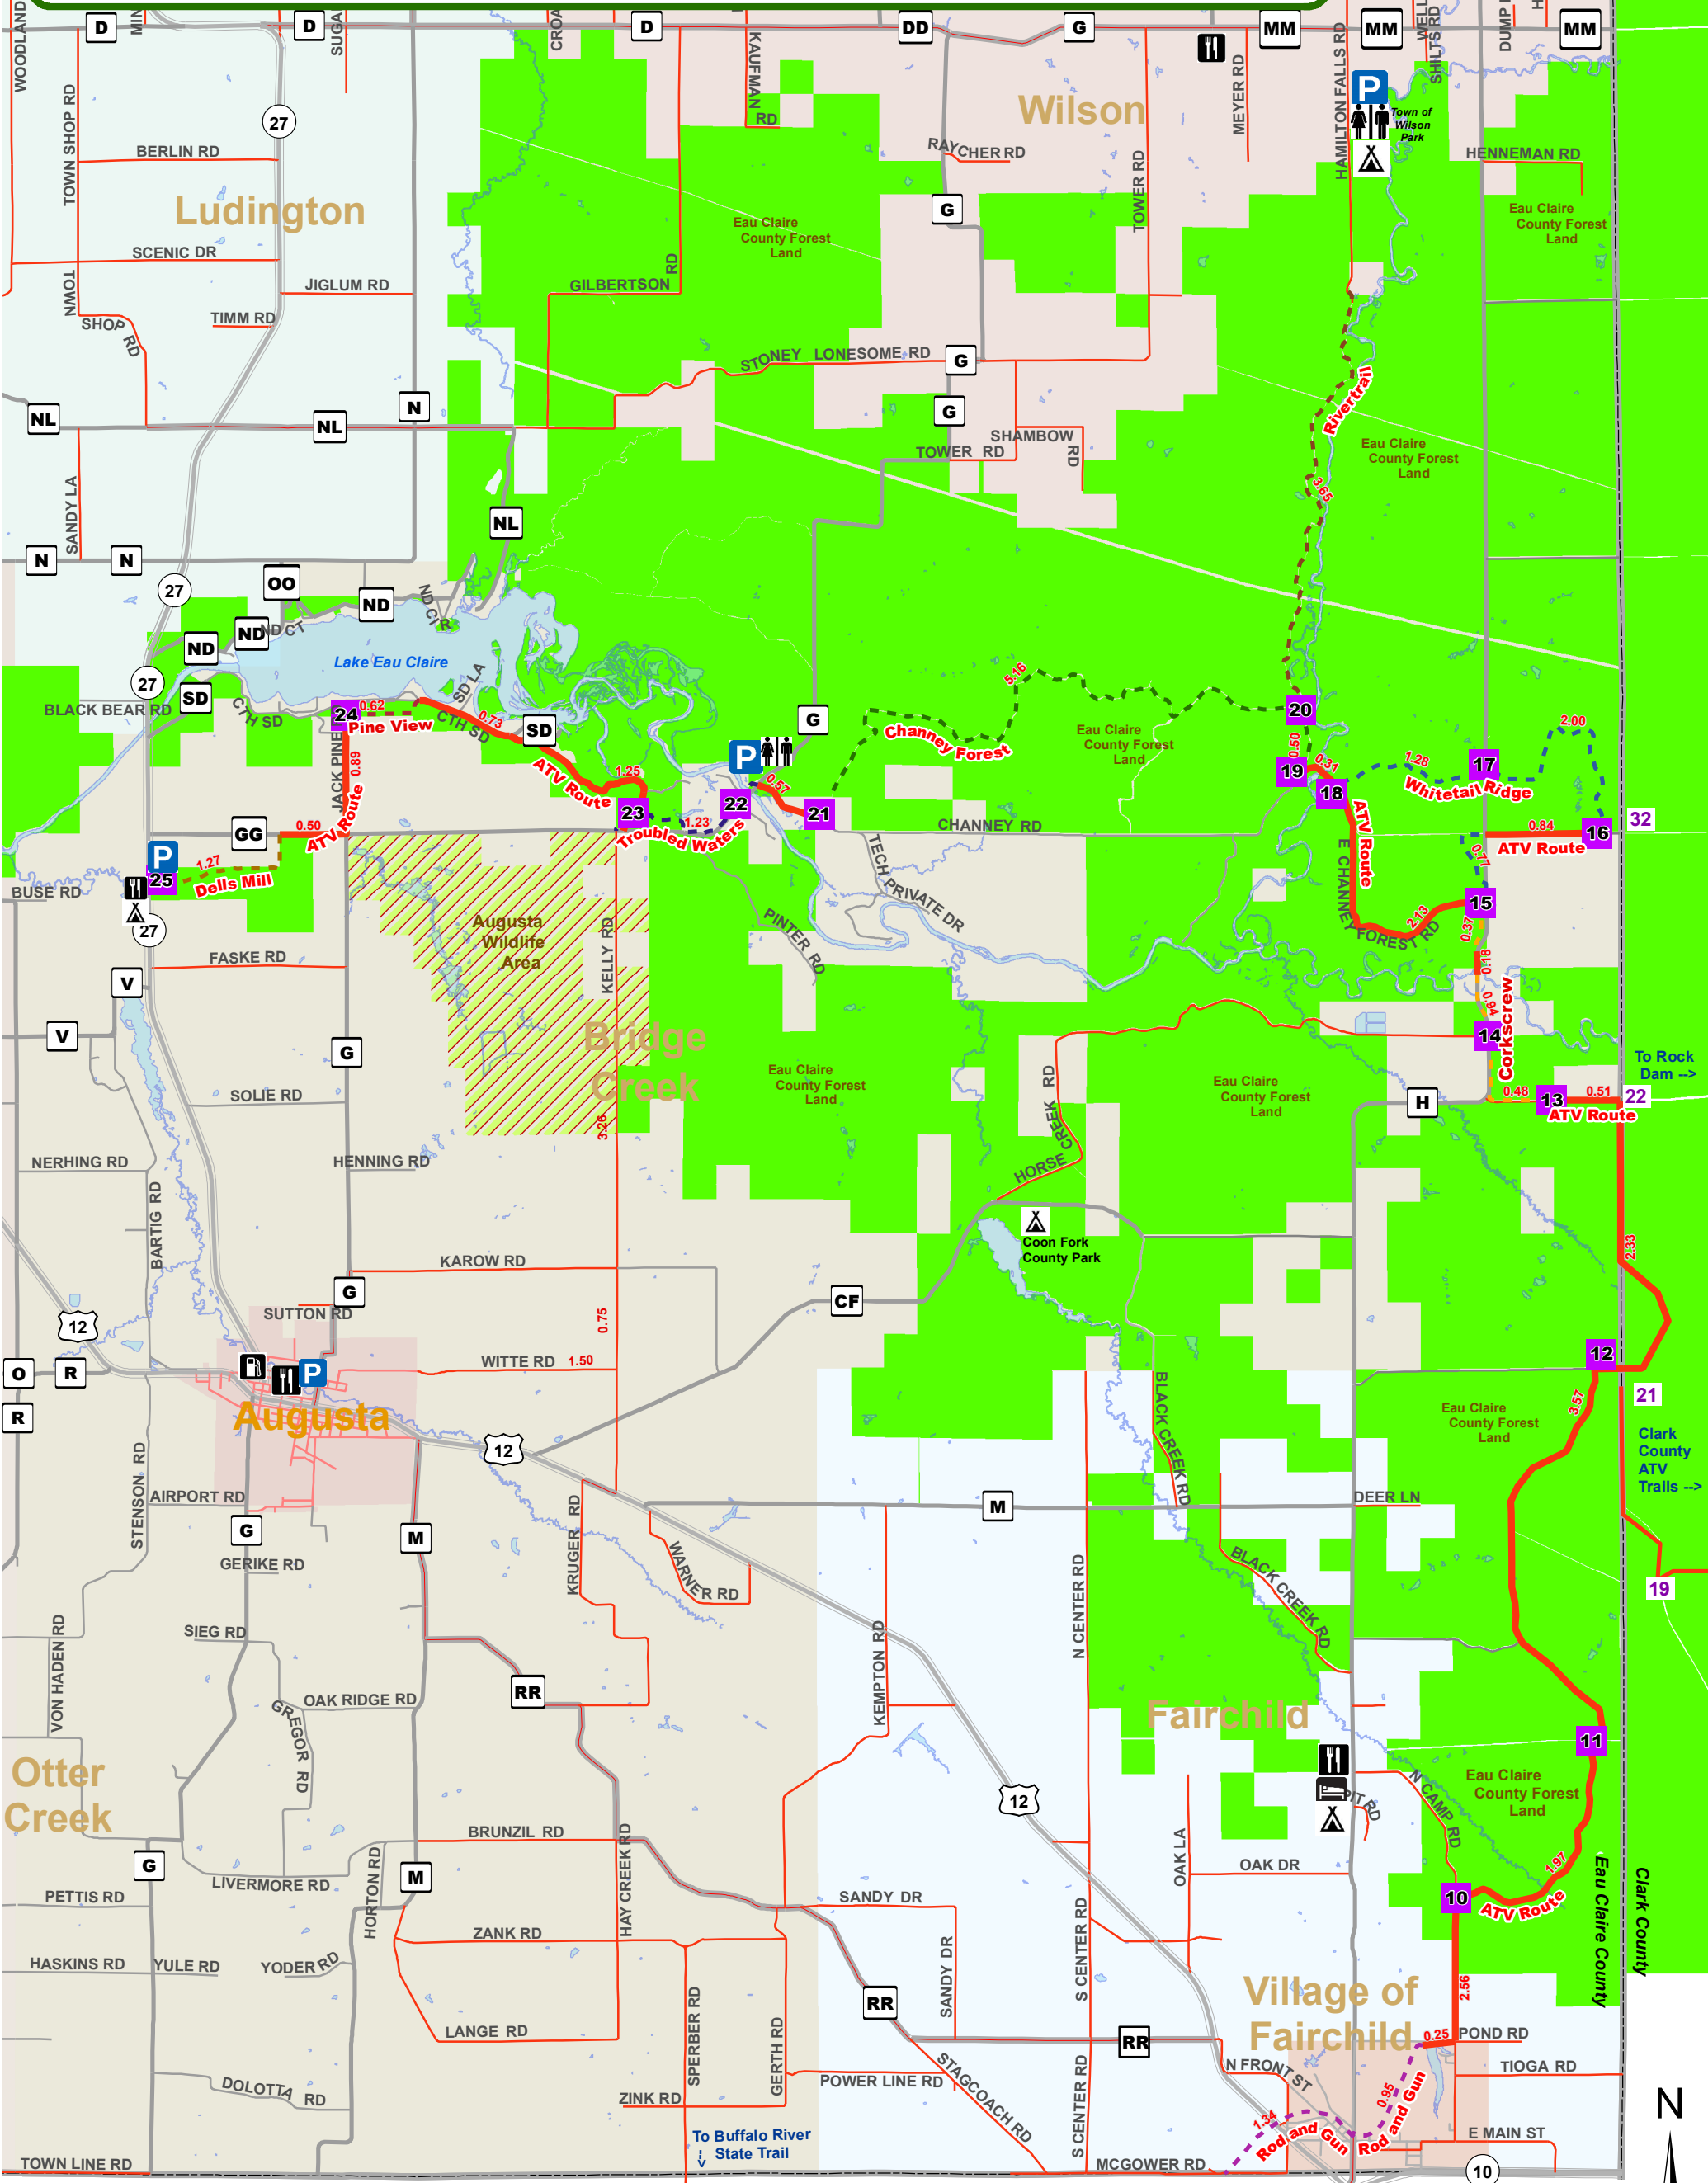

Chippewa County

County Line Rd

ATV Trail Map Legend

- ATV Routes
- - - ATV Trail
- No ATVs Allowed
- - - 2.17 Approx. Trail Distance (mi.)
- County Forest Lands
- Augusta Wildlife Area
- 26 Intersection Markers
- County Forest Lands
- Augusta Wildlife Area
- P Parking
- ⛺ Camping
- 🏠 Lodging
- Restrooms
- Food
- Gas

Eau Claire County ATV Trails