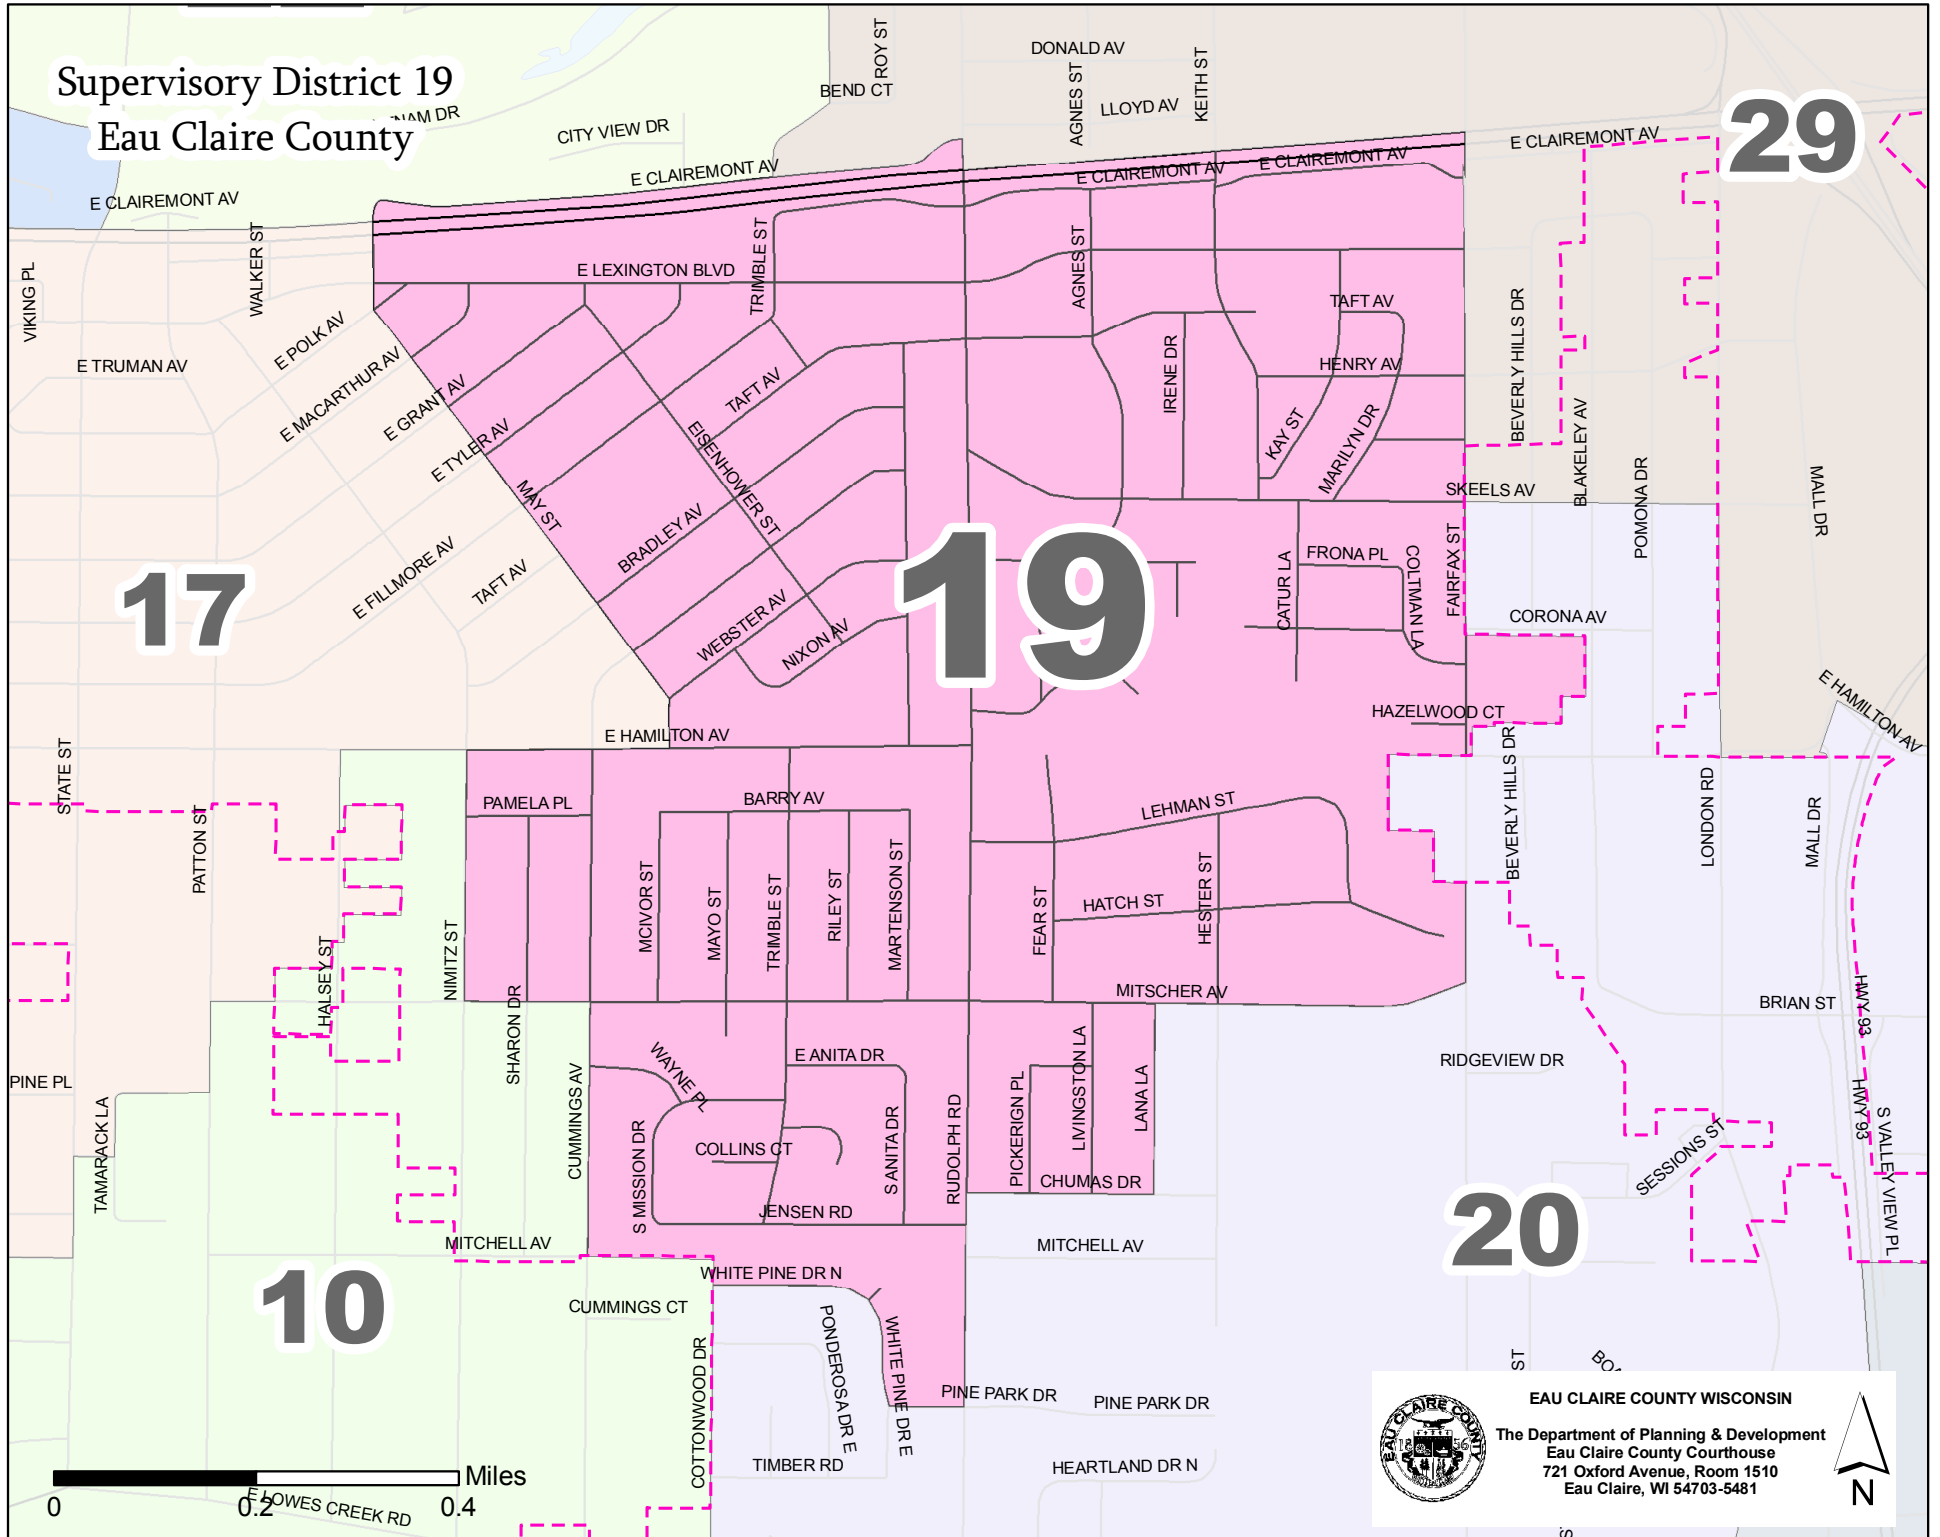

Supervisory District 19 Eau Claire County

EAU CLAIRE COUNTY WISCONSIN
The Department of Planning & Development
Eau Claire County Courthouse
721 Oxford Avenue, Room 1510
Eau Claire, WI 54703-5481