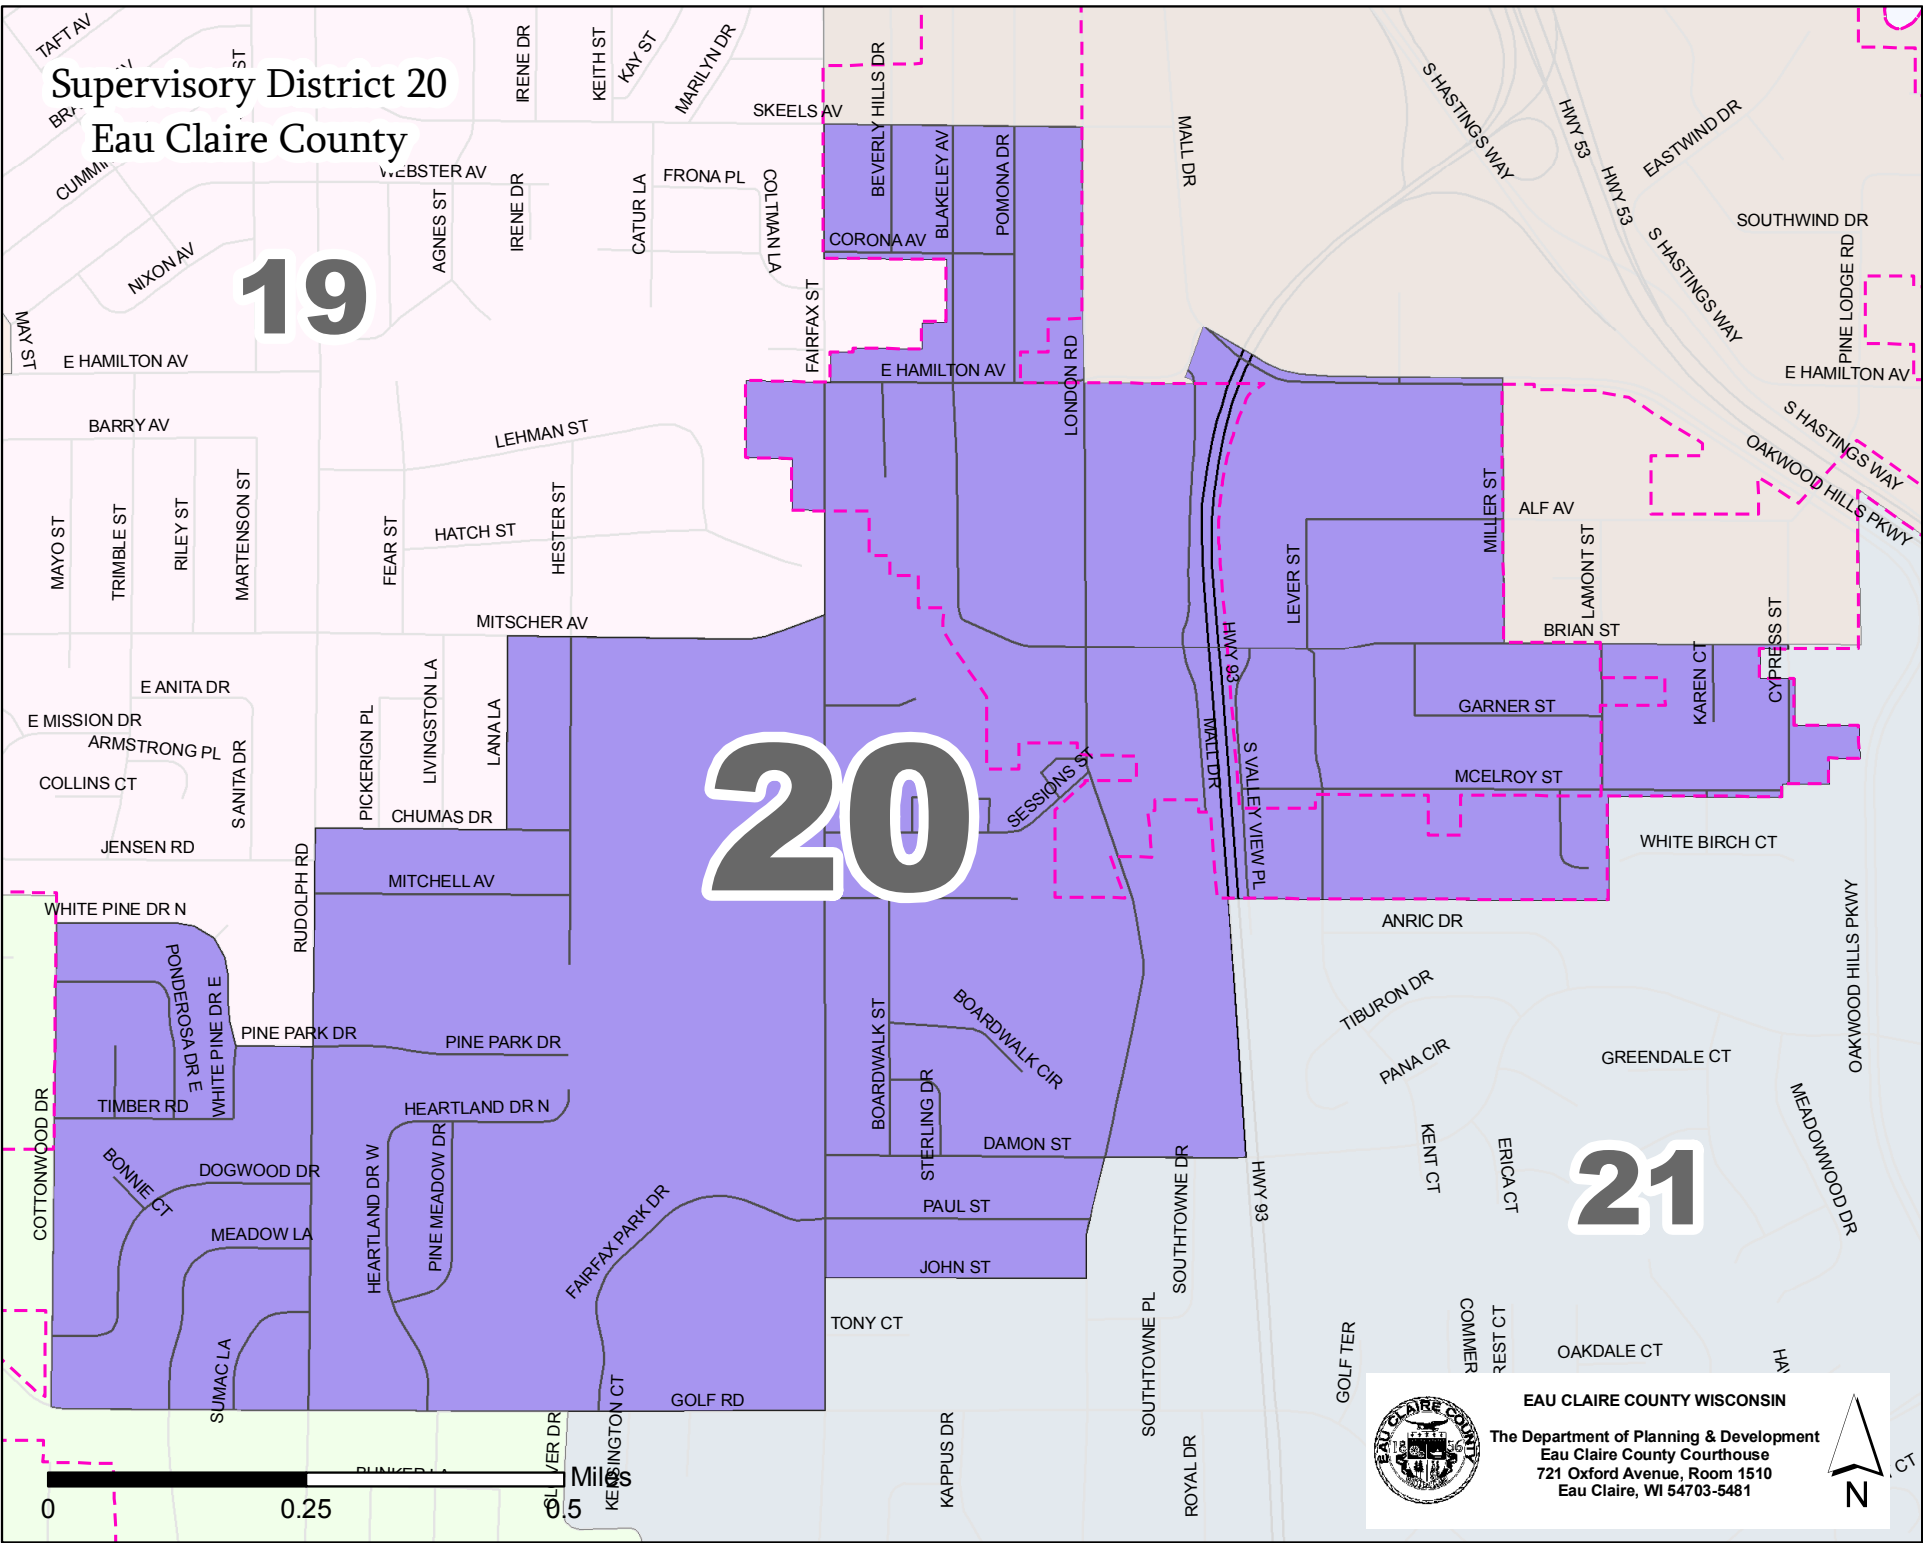

Supervisory District 20
Eau Claire County

19

20

21

EAU CLAIRE COUNTY WISCONSIN
The Department of Planning & Development
Eau Claire County Courthouse
721 Oxford Avenue, Room 1510
Eau Claire, WI 54703-5481