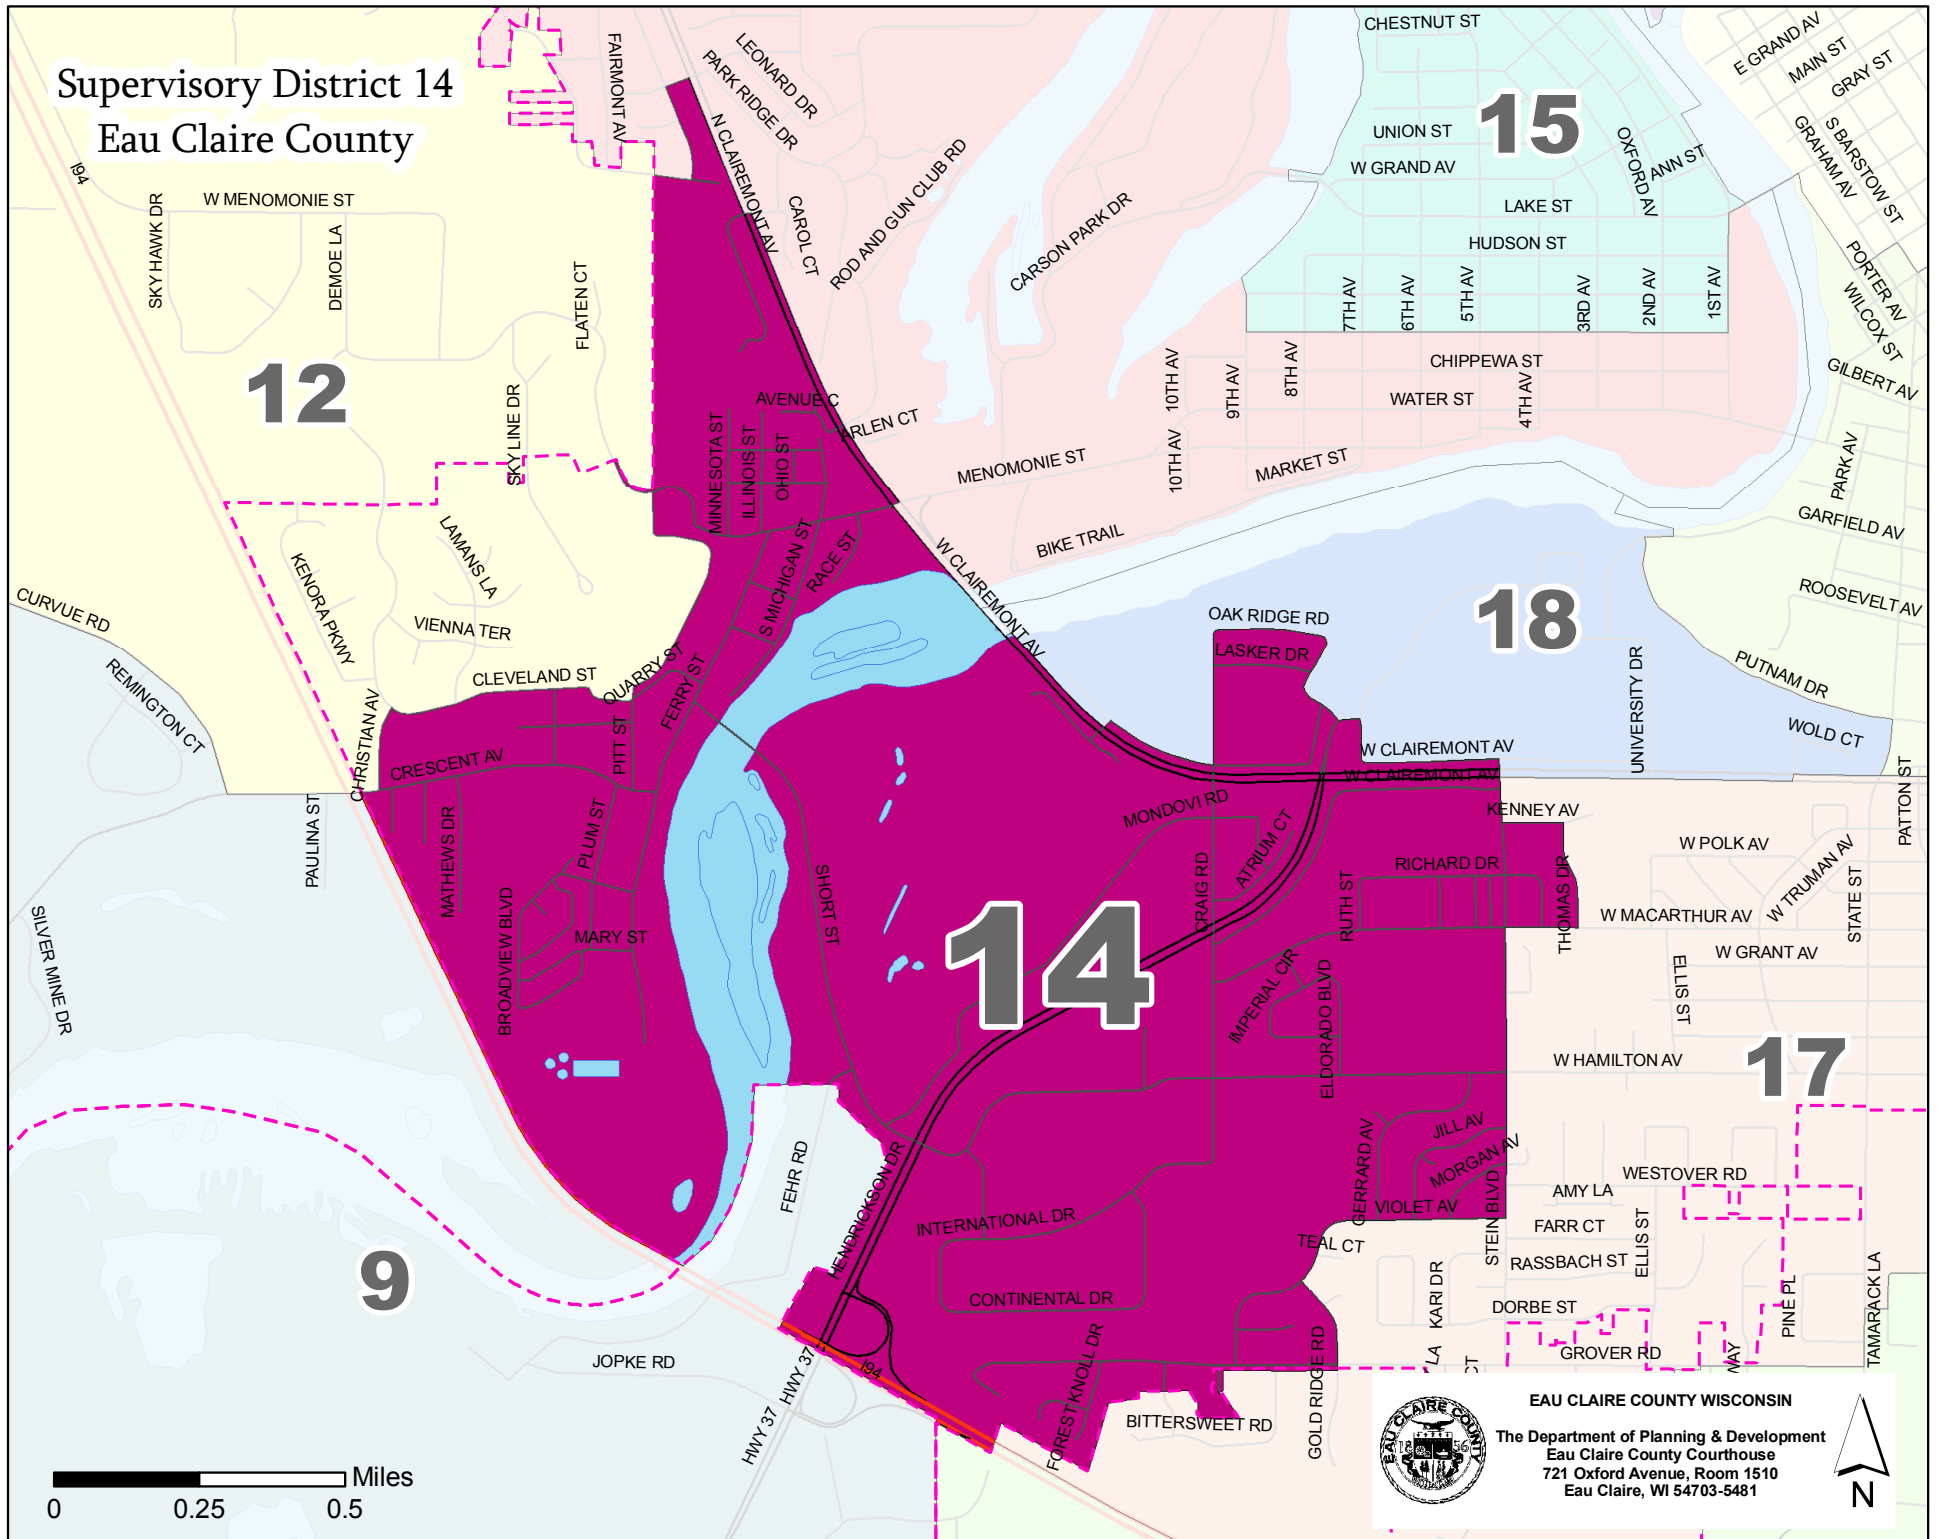

Supervisory District 14 Eau Claire County

0 0.25 0.5 Miles

EAU CLAIRE COUNTY WISCONSIN
The Department of Planning & Development
Eau Claire County Courthouse
721 Oxford Avenue, Room 1510
Eau Claire, WI 54703-5481