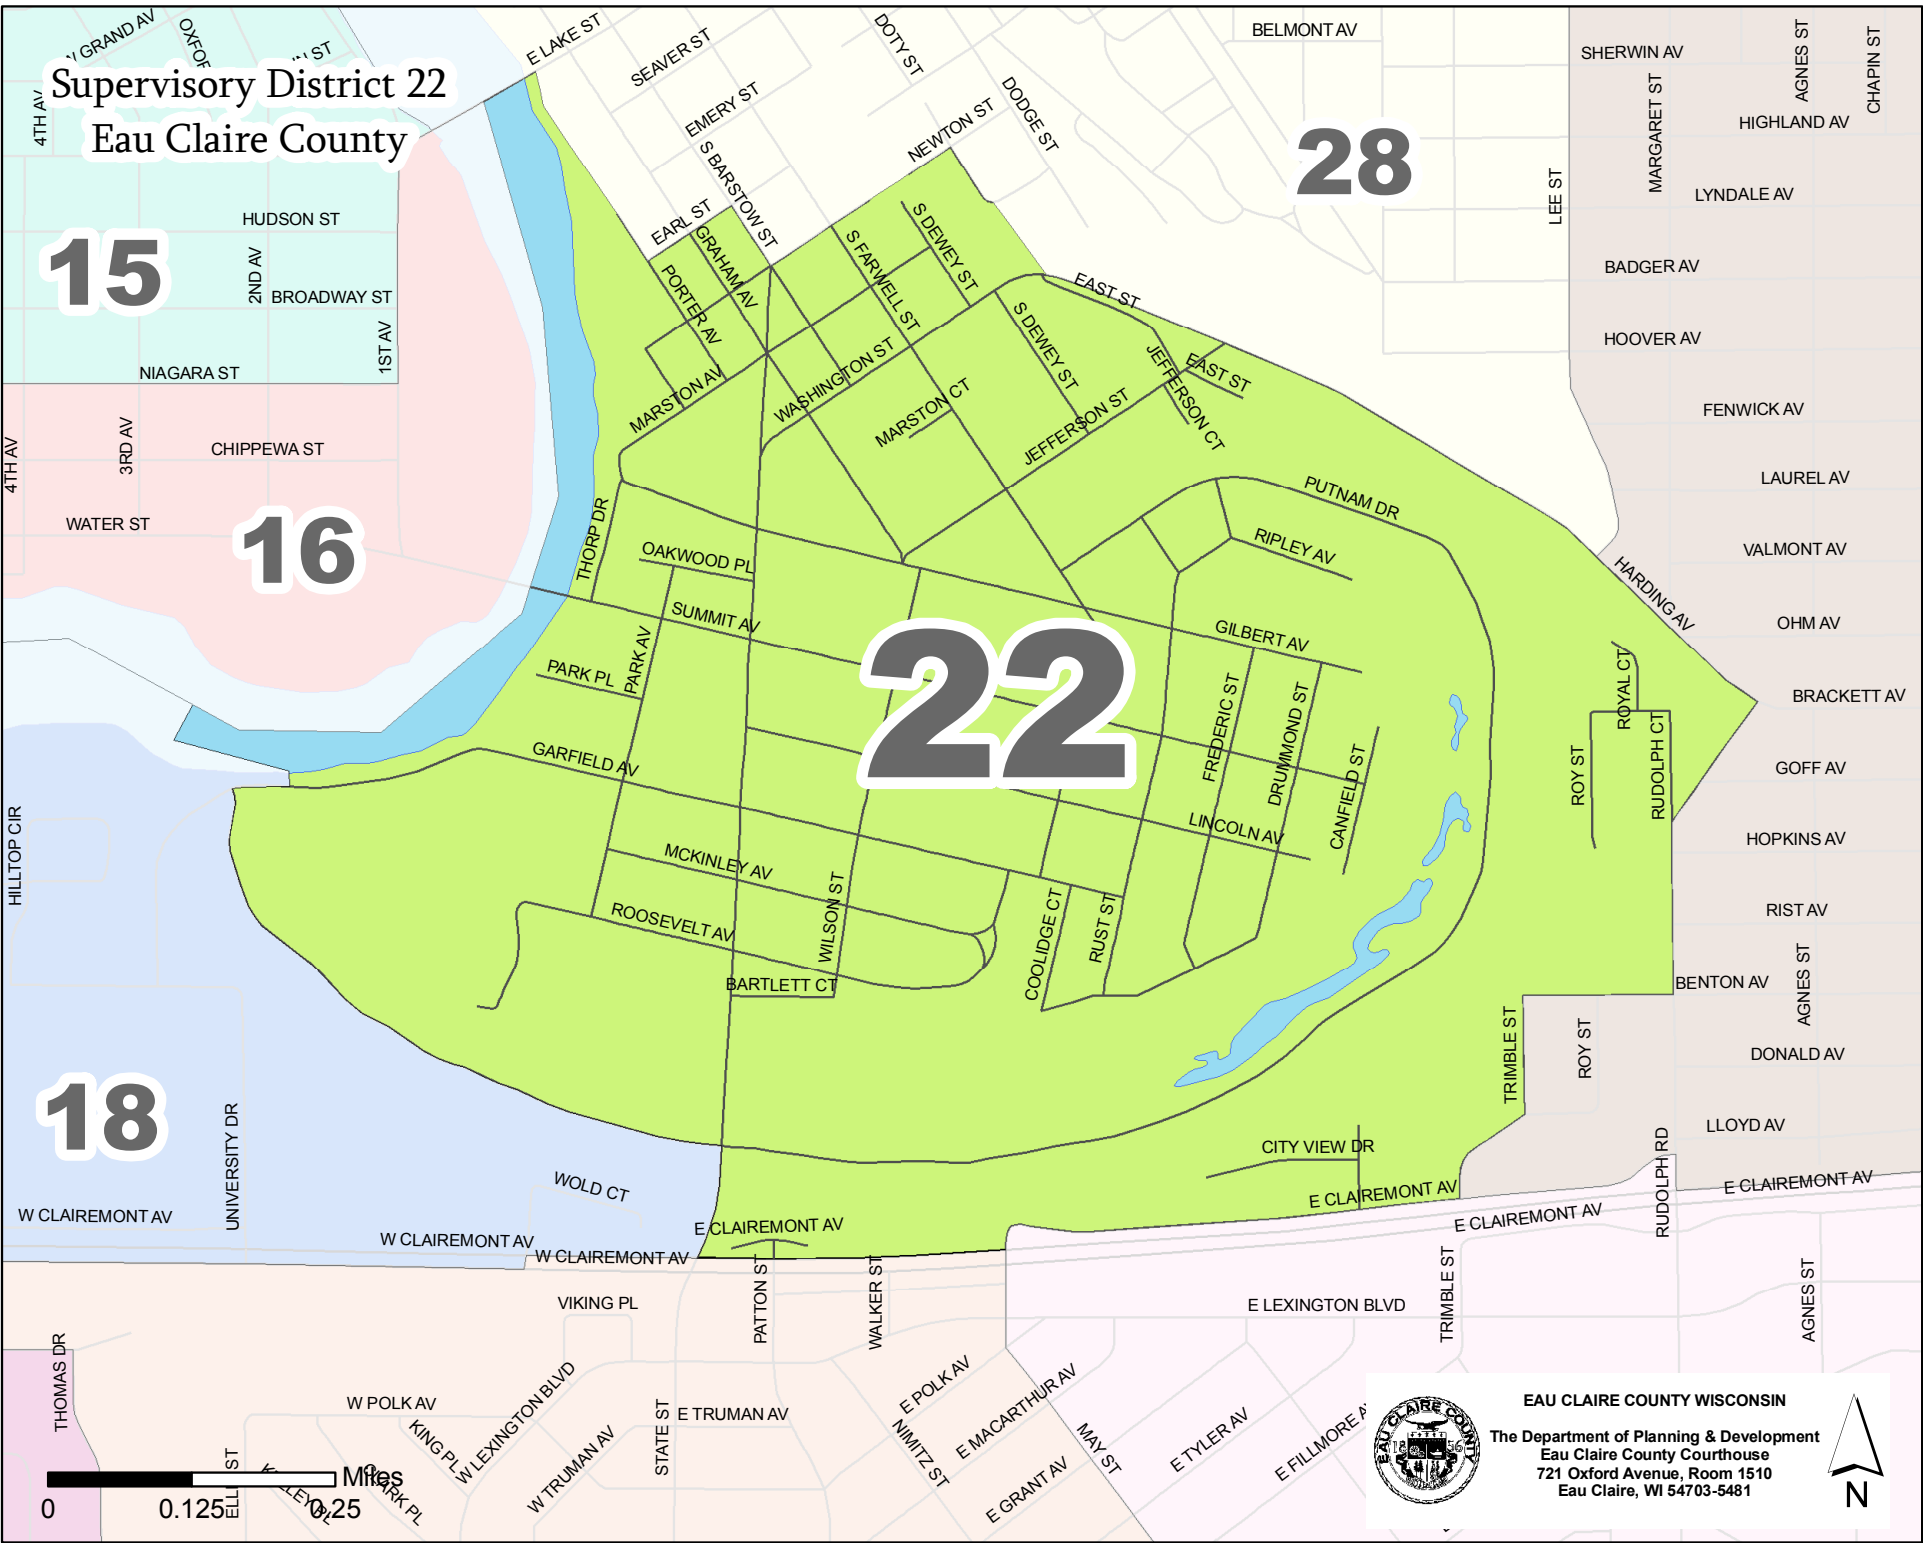

Supervisory District 22
Eau Claire County

15

16

18

28

22

EAU CLAIRE COUNTY WISCONSIN
 The Department of Planning & Development
 Eau Claire County Courthouse
 721 Oxford Avenue, Room 1510
 Eau Claire, WI 54703-5481