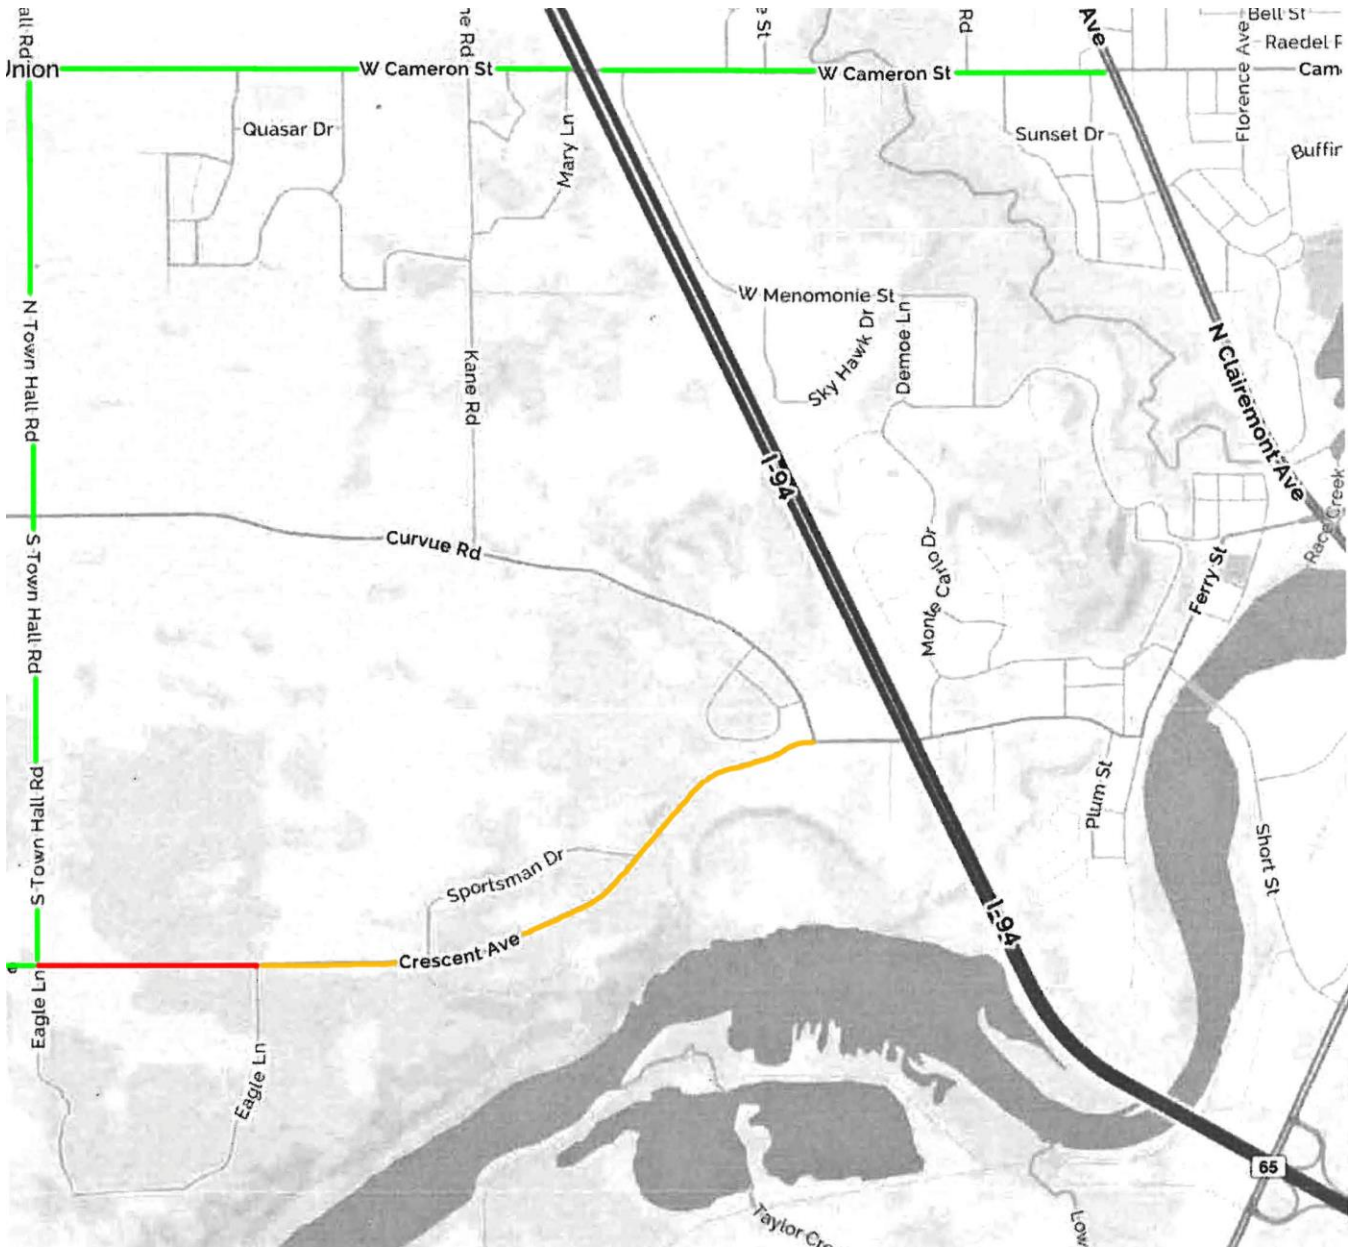

EAU CLAIRE COUNTY SHERIFF'S OFFICE

MEDIA RELEASE

DATE: June 14, 2017

AUTHORITY: Sgt John Staber

PHONE 715-839-4701

Music Festival Road Closures

The Eaux Claires Music and Arts Festival will take place from Thursday, June 16th through Saturday June 17th. In order to deal with the large number of campers moving into the campgrounds traffic will be restricted on Crescent Avenue between Curvue Road and South Town Hall Road beginning at 6:00 A.M. tomorrow, June 15th. These restrictions will remain in effect for the entire festival.

Commuters who use Crescent Avenue are urged to use an alternate route between 6:00 A.M. Thursday morning through the duration of the festival. A map showing the restrictions and an alternate route is attached.

-  Closed to all traffic except local residents
-  Restricted to festival traffic and local residents
-  Suggested alternate route for commuters